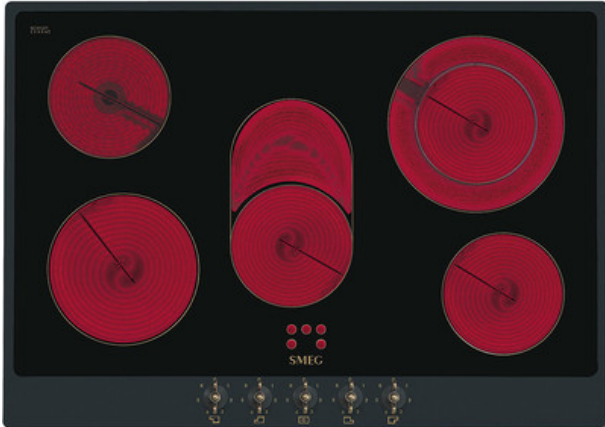

P875AO

Hob, Aesthetics: Coloniale, Ceramic, 70/75 cm, Anthracite, Built-in type: Traditional

TYPE

Product Family: Hob • Dimensions: 70/75 cm • Type: Ceramic • Built-in type: Traditional • Power supply: Electric • EAN code: 8017709259990

AESTHETICS

Colour: Anthracite • Aesthetics: Coloniale • Components finishing: Antique brass • Material: Verniciato • Controls colour: Antique brass • Type of control setting: Control knobs • Control knob position: Front • No. of controls: 5 • Frame: Yes • Frame colour: Anthracite • Serigraphy colour: Gold

PROGRAMME / FUNCTIONS

Total no. of cook zones: 5 • No. of ceramic cook zones: 5 • Power levels: 6

OPTIONS

Worktop Cut-Out: 490x685 mm

COOKING ZONES

1st zone position: Front-left • 2nd zone position: Rear-left • 3rd zone position: Central • 4th zone position: Rear-right • 5th zone position: Front-right • 1st zone type: Ceramic - Single • 2nd zone type: Ceramic - Single • 3rd zone type: Ceramic - Single • 4th zone type: Ceramic - Single • 5th zone type: Ceramic - Single • 1st zone dimensions: Ø 18.0 cm • 2nd zone dimensions: Ø 14.0 cm • 3rd zone dimensions: 15.0x25.0 cm • 4th zone dimensions: Ø 21.0 cm • 5th zone dimensions: Ø 14.0 cm • 1st zone power: 1.80 kW • 2nd zone power: 1.20 kW • 3rd zone power: 2.00 kW • 4th zone power: 2.40 kW • 5th zone power: 1.20 kW

Dimensions of the product (mm): 47x718x510 • Depth: 510 mm • Width: 718 mm • Product Height: 47 mm • Net weight (kg): 12.200 kg

OPTIONAL

SCRIP: Scraper, Cookers, Hobs