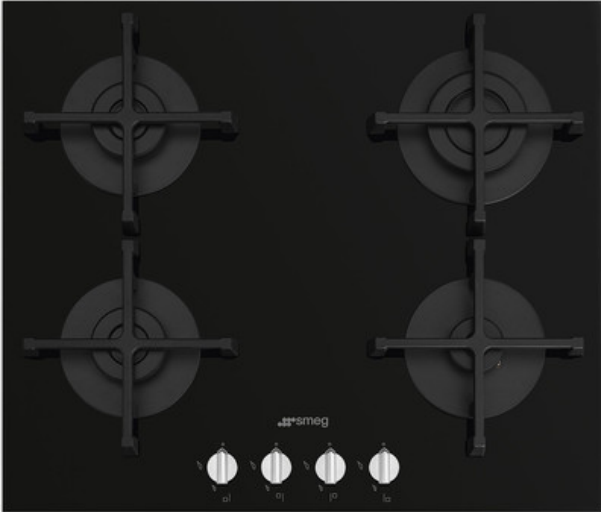

PV264N

Hob, Aesthetics: Selezione, Gas, 60 cm, Black, Built-in type: Ultra-low profile or Fully Flushed

TYPE

Product Family: Hob • Dimensions: 60 cm • Type: Gas • Built-in type: Ultra-low profile or Fully Flushed • Power supply: Gas •
EAN code: 8017709288662

AESTHETICS

Colour: Black • Finishing: Glass • Aesthetics: Selezione • Material: Glass • Glass type: Standard (clear) • Controls colour: Steel effect • Type of control setting: Control knobs • Control knob position: Front • No. of controls: 4 • Glass edge: Straight edge • Glass on Steel: Yes • Pan stands: Cast iron • Burners: Standard • Burners Material: Aluminium • Serigraphy colour: White

PROGRAMME / FUNCTIONS

Total no. of cook zones: 4 • No. of gas cook zones: 4

OPTIONS

Worktop Cut-Out: 482-486x560-564 mm

COOKING ZONES

1st zone position: Front-left • 2nd zone position: Rear-left • 3rd zone position: Rear-right • 4th zone position: Front-right • 1st zone type: Gas - Semi Rapid • 2nd zone type: Gas - Semi Rapid • 3rd zone type: Gas - Rapid • 4th zone type: Gas - AUX • 1st zone power: 1.70 kW • 2nd zone power: 1.70 kW • 3rd zone power: 2.90 kW • 4th zone power: 1.00 kW

ALSO AVAILABLE

LOGISTIC INFORMATION

Dimensions of the product (mm): 48x600x510 • Depth: 510 mm • Width: 600 mm • Product Height: 48 mm • Net weight (kg): 14.200 kg

ACCESSORIES INCLUDED

Other gas nozzles included: G30 GPL Liquid gas