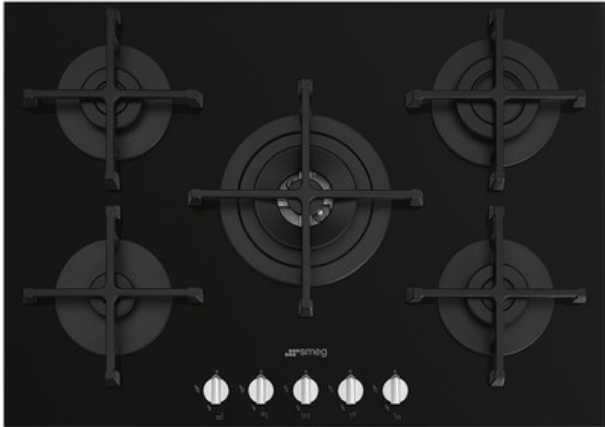

PV275N

Hob, Aesthetics: Selezione, Gas, 70/75 cm, Black, Built-in type: Ultra-low profile or Fully Flushed

TYPE

Product Family: Hob • Dimensions: 70/75 cm • Type: Gas • Built-in type: Ultra-low profile or Fully Flushed • Power supply: Gas •

EAN code: 8017709288686

AESTHETICS

Colour: Black • Finishing: Glass • Aesthetics: Selezione • Material: Glass • Glass type: Standard (clear) • Controls colour: Steel effect • Type of control setting: Control knobs • Control knob position: Front • No. of controls: 5 • Glass edge: Straight edge • Glass on Steel: Yes • Pan stands: Cast iron • Burners: Standard • Burners Material: Aluminium • Serigraphy colour: White

PROGRAMME / FUNCTIONS

Total no. of cook zones: 5 • No. of gas cook zones: 5

OPTIONS

Worktop Cut-Out: 482-486x560-564 mm

COOKING ZONES

1st zone position: Front-left • 2nd zone position: Rear-left • 3rd zone position: Central • 4th zone position: Rear-right • 5th zone position: Front-right • 1st zone type: Gas - AUX • 2nd zone type: Gas - Semi Rapid • 3rd zone type: Gas - UR • 4th zone type: Gas - Rapid • 5th zone type: Gas - Semi Rapid • 1st zone power: 1.00 kW • 2nd zone power: 1.70 kW • 3rd zone power: 4.00 kW • 4th zone power: 2.60 kW • 5th zone power: 1.70 kW

ALSO AVAILABLE

LOGISTIC INFORMATION

Dimensions of the product (mm): 48x720x510 • Depth: 510 mm • Width: 720 mm • Product Height: 48 mm • Net weight (kg): 17.200 kg

ACCESSORIES INCLUDED

Other gas nozzles included: G30 GPL Liquid gas