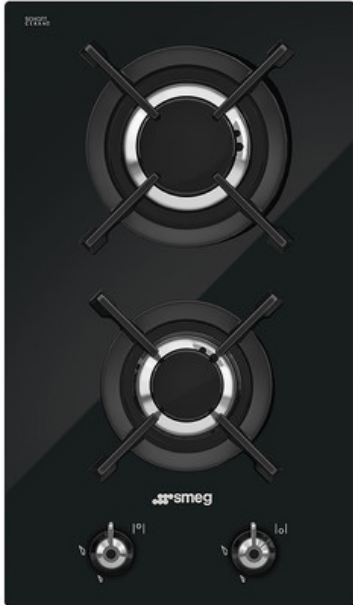

PV332CN

Hob, Aesthetics: Classica, Gas, 30 cm, Black, Built-in type: Ultra-low profile or Fully Flushed

TYPE

Product Family: Hob • Dimensions: 30 cm • Type: Gas • Built-in type: Ultra-low profile or Fully Flushed • Power supply: Gas • EAN code: 8017709255336

AESTHETICS

Colour: Black • Finishing: Glass • Aesthetics: Classica • Material: Glass • Controls colour: Steel effect • Type of control setting: Control knobs • Control knob position: Front • No. of controls: 2 • Glass on Steel: Yes • Pan stands: Cast iron • Burner Coating: Nichelato • Serigraphy colour: Grey