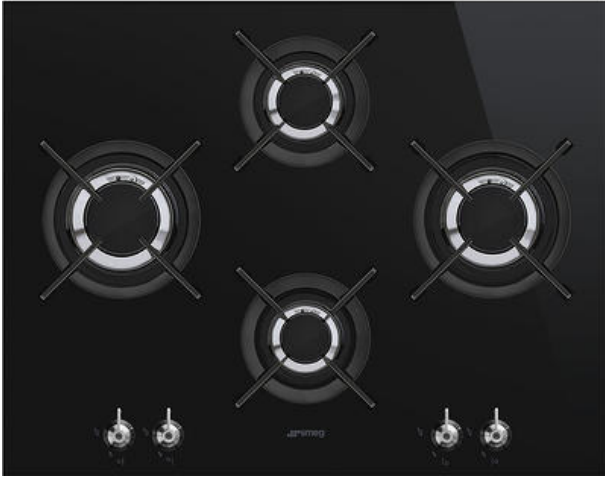

PV364LCN

Hob, Aesthetics: Classica, Gas, 65 cm, Black, Built-in type: Ultra-low profile or Fully Flushed

TYPE

Product Family: Hob • Dimensions: 65 cm • Type: Gas • Built-in type: Ultra-low profile or Fully Flushed • Power supply: Gas •
EAN code: 8017709233501

AESTHETICS

Colour: Black • Finishing: Glass • Aesthetics: Classica • Material: Glass • Glass type: Ceramic • Controls colour: Steel effect •
Type of control setting: Control knobs • Control knob position: Front • No. of controls: 4 • Glass edge: Straight edge • Glass on
Steel: Yes • Pan stands: Cast iron • Burners: Smeg Contemporary • Burners Material: Brass • Burner Coating: Nichelato •
Serigraphy colour: Grey