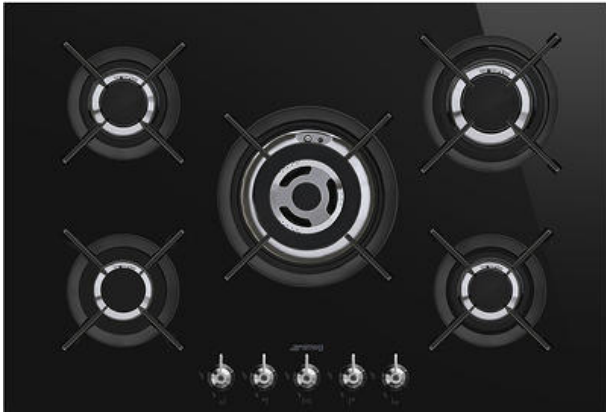

PV375CN

Hob, Aesthetics: Classica, Gas, 70/75 cm, Black, Built-in type: Ultra-low profile or Fully Flushed

TYPE

Product Family: Hob • Dimensions: 70/75 cm • Type: Gas • Built-in type: Ultra-low profile or Fully Flushed • Power supply: Gas •

EAN code: 8017709233785

AESTHETICS

Colour: Black • Finishing: Glass • Aesthetics: Classica • Material: Glass • Glass type: Ceramic • Controls colour: Steel effect •

Type of control setting: Control knobs • Control knob position: Front • No. of controls: 5 • Glass edge: Straight edge • Glass on

Steel: Yes • Pan stands: Cast iron • Burners: Smeg Contemporary • Burners Material: Brass • Burner Coating: Nichelato •

Serigraphy colour: Grey

PROGRAMME / FUNCTIONS

Total no. of cook zones: 5 • No. of gas cook zones: 5

LOGISTIC INFORMATION

Dimensions of the product (mm): 48x750x510 • Depth: 510 mm • Width: 750 mm • Product Height: 48 mm • Net weight (kg): 17.400 kg

ACCESSORIES INCLUDED

Cast iron wok support: 1 Other gas nozzles included: G30 GPL Liquid gas Other gas connections provided: Conical