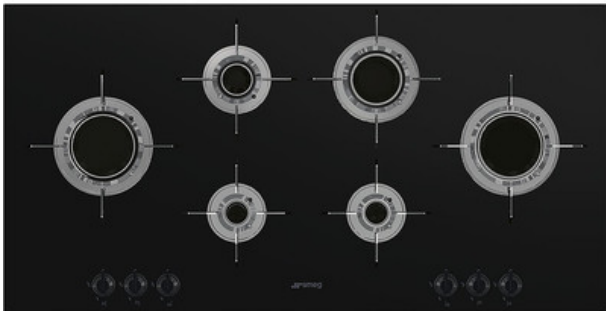

PVL6106CN

Hob, Aesthetics: Dolce Stil Novo, Gas, 100 cm, Black, Built-in type: Ultra-low profile or Fully Flushed

TYPE

Product Family: Hob • Dimensions: 100 cm • Type: Gas • Built-in type: Ultra-low profile or Fully Flushed • Power supply: Gas • EAN code: 8017709220624

AESTHETICS

Colour: Black • Finishing: Glass • Aesthetics: Dolce Stil Novo • Material: Glass • Glass type: Ceramic • Controls colour: Black • Type of control setting: Control knobs • Control knob position: Front • No. of controls: 6 • Glass edge: Straight edge • Glass on Steel: Yes • Pan stands: Stainless steel • Pan Stand Coating: Titanium • Burners: Laminate • Burners Material: Brass • Burner Coating: Nichelato • Serigraphy colour: Grey

ALSO AVAILABLE

LOGISTIC INFORMATION

Dimensions of the product (mm): 92x1000x510 • Depth: 510 mm • Width: 1000 mm • Product Height: 92 mm • Net weight (kg): 20.300 kg

ACCESSORIES INCLUDED

Other gas nozzles included: G25 Natural gas, G30 GPL Liquid gas Other gas connections provided: Conical