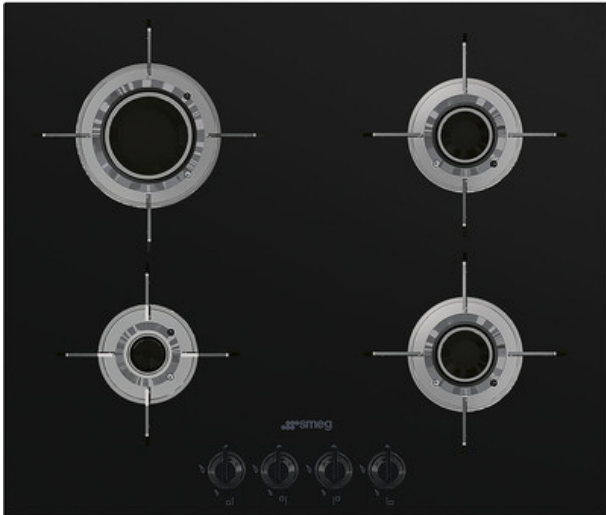

PVL664CN

Hob, Aesthetics: Dolce Stil Novo, Gas, 60 cm, Black, Built-in type: Ultra-low profile or Fully Flushed

TYPE

Product Family: Hob • Dimensions: 60 cm • Type: Gas • Built-in type: Ultra-low profile or Fully Flushed • Power supply: Gas •
EAN code: 8017709217839

AESTHETICS

Colour: Black • Finishing: Glass • Aesthetics: Dolce Stil Novo • Material: Glass • Glass type: Ceramic • Controls colour: Black •
Type of control setting: Control knobs • Control knob position: Front • No. of controls: 4 • Glass edge: Straight edge • Glass on
Steel: Yes • Pan stands: Stainless steel • Pan Stand Coating: Titanium • Burners: Laminate • Burners Material: Brass • Burner
Coating: Nichelato • Serigraphy colour: Grey

PROGRAMME / FUNCTIONS

Total no. of cook zones: 4 • No. of gas cook zones: 4

OPTIONS

Worktop Cut-Out: 482-486x560-564 mm

COOKING ZONES

1st zone position: Front-left • 2nd zone position: Rear-left • 3rd zone position: Rear-right • 4th zone position: Front-right • 1st zone type: Gas - AUX • 2nd zone type: Gas - Rapid • 3rd zone type: Gas - Semi Rapid • 4th zone type: Gas - Semi Rapid • 1st zone power: 1.00 kW • 2nd zone power: 2.90 kW • 3rd zone power: 1.60 kW • 4th zone power: 1.60 kW

ALSO AVAILABLE

LOGISTIC INFORMATION

Dimensions of the product (mm): 92x600x510 • Depth: 510 mm • Width: 600 mm • Product Height: 92 mm • Net weight (kg): 12.700 kg

ACCESSORIES INCLUDED

Other gas nozzles included: G25 Natural gas, G30 GPL Liquid gas Other gas connections provided: Conical