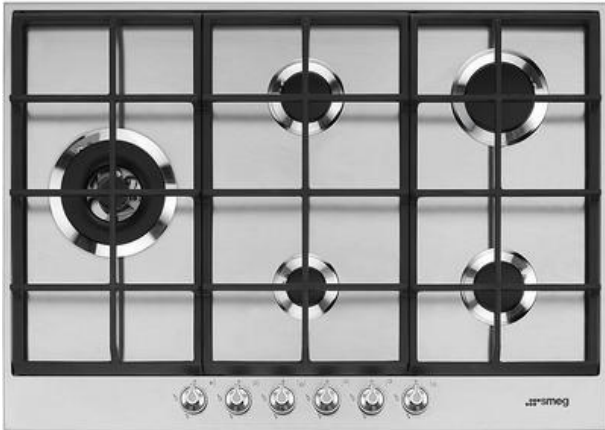

## PX175L

Hob, Aesthetics: Linea, Gas, 70/75 cm, Stainless steel, Built-in type: Traditional

### TYPE

Product Family: Hob • Dimensions: 70/75 cm • Type: Gas • Built-in type: Traditional • Power supply: Gas • EAN code: 8017709247430

### AESTHETICS

Colour: Stainless steel • Finishing: Satin • Aesthetics: Linea • Type of steel: Brushed • Material: Stainless Steel • Controls colour: Steel effect • Type of control setting: Control knobs • Control knob position: Front • No. of controls: 6 • Pan stands: Cast iron • Burners: Smeg Contemporary • Burners Material: Alluminium • Serigraphy colour: Black