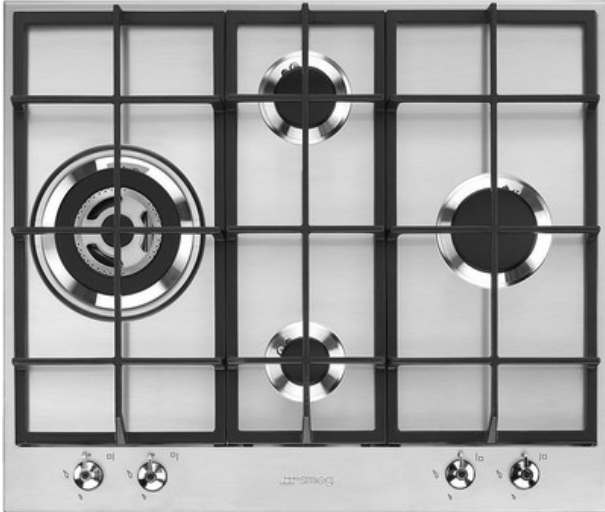

PX364L

Hob, Aesthetics: Classica, Gas, 60 cm, Stainless steel, Built-in type: Traditional

TYPE

Product Family: Hob • Dimensions: 60 cm • Type: Gas • Built-in type: Traditional • Power supply: Gas • EAN code: 8017709252106

AESTHETICS

Colour: Stainless steel • Finishing: Satin • Aesthetics: Classica • Type of steel: Brushed • Material: Stainless Steel • Controls colour: Steel effect • Type of control setting: Control knobs • Control knob position: Front • No. of controls: 4 • Pan stands: Cast iron • Burners: Smeg Contemporary • Burners Material: Alluminium • Serigraphy colour: Black