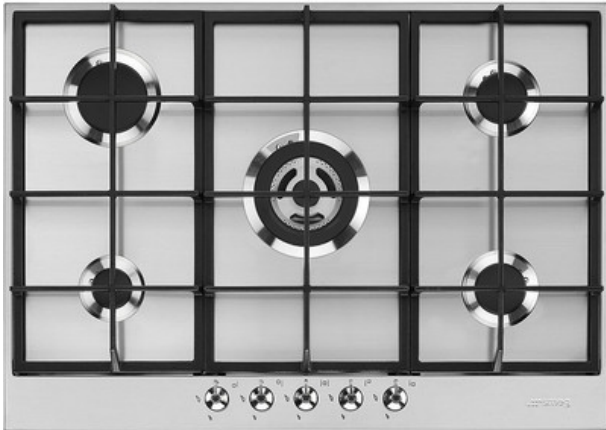

## PX375

Hob, Aesthetics: Classica, Gas, 70/75 cm, Stainless steel, Built-in type: Traditional

### TYPE

Product Family: Hob • Dimensions: 70/75 cm • Type: Gas • Built-in type: Traditional • Power supply: Gas • EAN code: 8017709252090

### AESTHETICS

Colour: Stainless steel • Finishing: Satin • Aesthetics: Classica • Type of steel: Brushed • Material: Stainless Steel • Controls colour: Steel effect • Type of control setting: Control knobs • Control knob position: Front • No. of controls: 5 • Pan stands: Cast iron • Burners: Smeg Contemporary • Burners Material: Alluminium • Serigraphy colour: Black