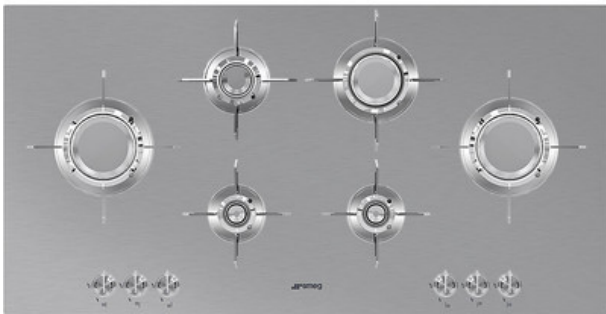

## PXL6106

Hob, Aesthetics: Dolce Stil Novo, Gas, 100 cm, Stainless steel, Built-in type: Ultra-low profile or Fully Flushed

### TYPE

Product Family: Hob • Dimensions: 100 cm • Type: Gas • Built-in type: Ultra-low profile or Fully Flushed • Power supply: Gas •

EAN code: 8017709220631

### AESTHETICS

Colour: Stainless steel • Finishing: Satin • Aesthetics: Dolce Stil Novo • Type of steel: Brushed • Material: Stainless Steel •  
Controls colour: Steel effect • Type of control setting: Control knobs • Control knob position: Front • No. of controls: 6 • Pan  
stands: Stainless steel • Pan Stand Coating: Titanium • Burners: Laminate • Burners Material: Brass • Burner Coating: Nichelato  
• Serigraphy colour: Black