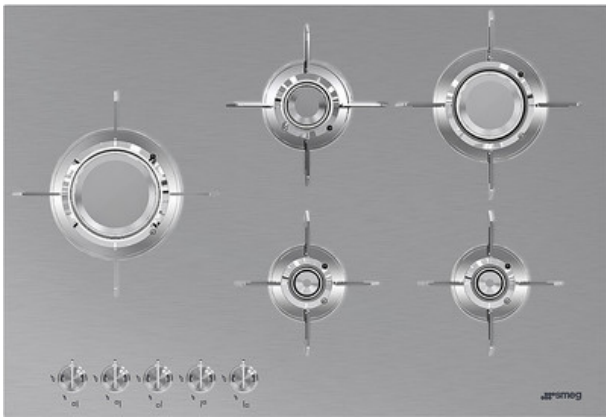

PXL675L

Hob, Aesthetics: Dolce Stil Novo, Gas, 70/75 cm, Stainless steel, Built-in type: Ultra-low profile or Fully Flushed

TYPE

Product Family: Hob • Dimensions: 70/75 cm • Type: Gas • Built-in type: Ultra-low profile or Fully Flushed • Power supply: Gas •

EAN code: 8017709217808

AESTHETICS

Colour: Stainless steel • Finishing: Satin • Aesthetics: Dolce Stil Novo • Type of steel: Brushed • Material: Stainless Steel •
Controls colour: Steel effect • Type of control setting: Control knobs • Control knob position: Front • No. of controls: 5 • Pan
stands: Stainless steel • Pan Stand Coating: Titanium • Burners: Laminate • Burners Material: Brass • Burner Coating: Nichelato
• Serigraphy colour: Black

ALSO AVAILABLE

LOGISTIC INFORMATION

Dimensions of the product (mm): 92x750x510 • Depth: 510 mm • Width: 750 mm • Product Height: 92 mm • Net weight (kg): 17.800 kg

ACCESSORIES INCLUDED

Other gas nozzles included: G25 Natural gas, G30 GPL Liquid gas Other gas connections provided: Conical