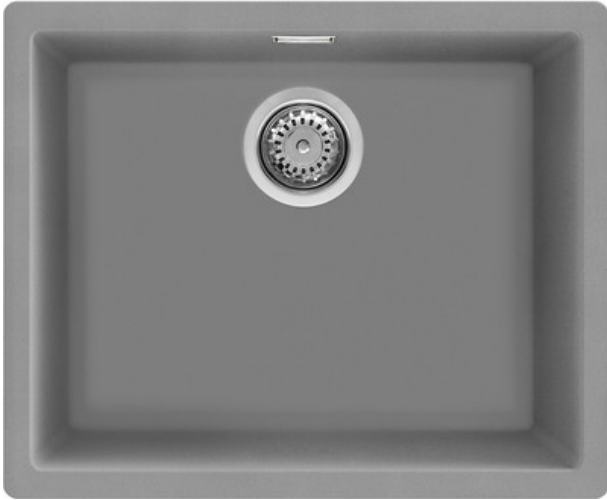

VZP56CT

Sink, Universale, Composite bowl, Standard, Undermount, No. of bowls: 1, Cement / Concrete

TYPE

Product Family: Sink • Type: Composite bowl • Sink material: Composite • Sink dimensions: 56 cm • No. of bowls: 1 • EAN code: 8017709294069

AESTHETICS

Aesthetics: Universale • Serie: Quadra • Color: Cement / Concrete • Building in type: Standard, Undermount • Tap hole / precut tap hole: No Taphole

TECHNICAL FEATURES

Width (mm): 556 mm • Characteristics of composite material: Antibacterial, Anti-scratch, Thermal shock resistant, High temperatures resistant, Impact resistant, Easy to clean, UV Resistant • Undermount cutout radius: 10 mm • Base unit size: 60 cm • Cutout dimension undermount (mm): 500x400 mm • Height from kitchen top: 6 mm • Cutout dimension topmount (mm): 546x446 mm • No. of clips: 4 • Type of clips: Standard + undermount clip

BOWL

Bowl type: Minimum radius • Bowl dimensions, WxDxH (mm): 500 x 400 x 215 mm • Bowl depth (mm): 200 mm • Radius corner bowl: 10 mm • Overflow: Yes, flush fitted • Strainer position: Wall position • Strainer dimension: 3.5"

LOGISTIC INFORMATION

Dimensions of the product (mm): 215x556x456 mm • Net weight (kg): 7.040 kg

ACCESSORIES INCLUDED

Accessories for installation: Strainer, Savespace siphon with dishwasher outlet connection, Fixing clips