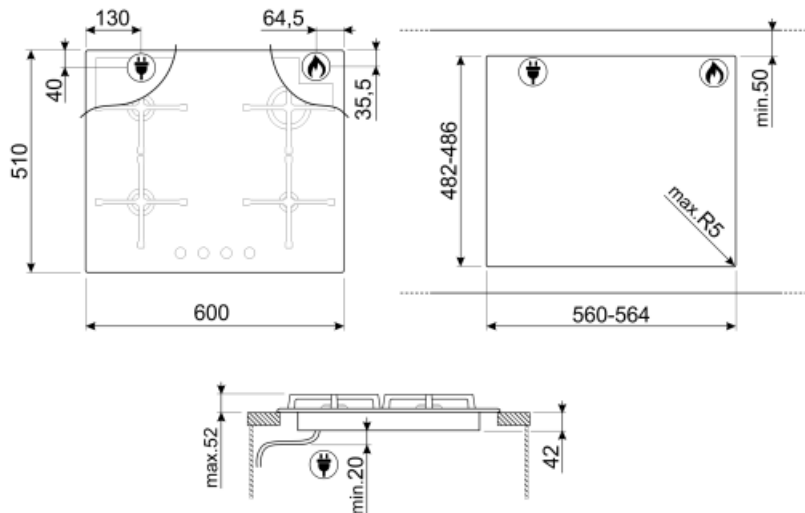

Technical Features

Front left - Gas - Semi Rapid - 1.70 kW

Rear left - Gas - Semi Rapid - 1.70 kW

Rear right - Gas - Rapid - 2.90 kW

Front right - Gas - AUX - 1.00 kW

Gas safety valves	Yes	Automatic Ignition	Yes

Electrical Connection

Nominal power (W)	1 W	Frequency (Hz)	50/60 Hz
Voltage (V)	220-240 V	Power supply cable length	120 cm
Type of electric cable	Single phase		

Gas Connection

Gas Type	G30 GPL Liquid gas	Other gas nozzles included	G20 Natural gas
Gas connection	Cilindrical	Gas connection rating (W)	7300 W