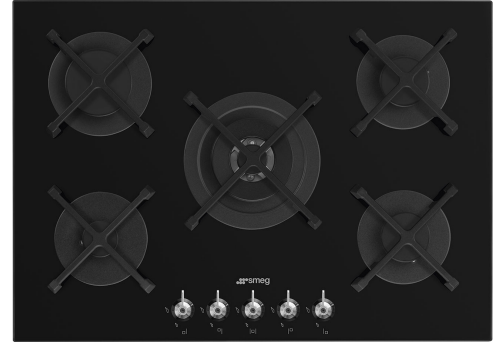

PV375NSA

| | |
|----------------|------------------------------------|
| Product Family | Hob |
| Built-in | Ultra-low profile or Fully Flushed |
| Dimensions | 70/75 cm |
| Power supply | Gas |
| Type | Gas |
| EAN code | 8017709295219 |

Aesthetics

| | |
|-------------------------|------------------|
| Colour | Black |
| Finishing | Glass |
| Aesthetics | Classic |
| Material | Glass |
| Glass Type | Standard (clear) |
| Glass edge | Straight edge |
| Glass on Steel | Yes |
| Pan stands | Cast iron |
| Burners | Standard |
| Burner Material | Aluminium |
| Type of control setting | Control knobs |
| Control knobs position | Front |
| No. of controls | 5 |
| Controls colour | Steel effect |
| Serigraphy colour | White |

Programs / Functions

| | |
|-------------------------|---|
| Total no. of cook zones | 5 |
| No. of gas cook zones | 5 |

Options

| | |
|------------------|--------------------|
| Standard cut out | 482-486x560-564 mm |
|------------------|--------------------|

Symbols glossary

- | | | | |
|--|--|---|---|
|  | Heavy duty cast iron pan stands: for maximum stability and strength. |  | Knobs control |
|  | Reinforced base: A reinforced base, developed exclusively by Smeg, consists of a steel layer fixed to the underside of the glass surface of all gas on glass hobs. |  | Ultra rapid burners: Powerful ultra rapid burners offer up to 5kw of power. |