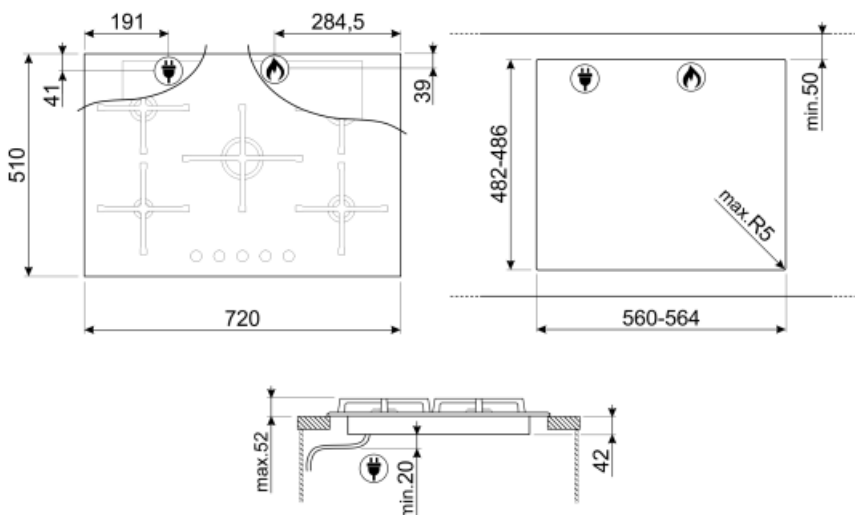

Technical Features

UR

Front left - Gas - AUX - 1.00 kW
Rear left - Gas - Semi Rapid - 1.70 kW
Central - Gas - UR - 4.00 kW
Rear right - Gas - Rapid - 2.60 kW
Front right - Gas - Semi Rapid - 1.70 kW

Gas safety valves   Yes   Automatic Ignition   Yes

Electrical Connection

Nominal power (W)	1 W	Frequency (Hz)	50/60 Hz
Voltage (V)	220-240 V	Power supply cable length	120 cm
Type of electric cable	Single phase		

Gas Connection

Gas Type	G30 GPL Liquid gas	Other gas nozzles included	G110 City gas, G20 Natural gas
Gas connection	Cilindrical	Gas connection rating (W)	11000 W