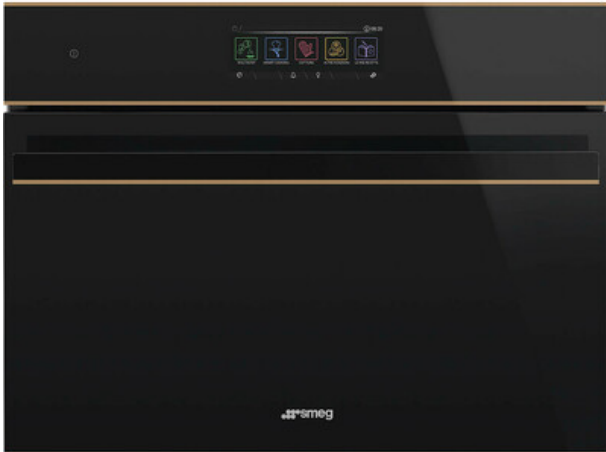

SO4606APNR

Oven, Dolce Stil Novo, Galileo cavity: Omnichef, 45cm compact, Multitech, Black, Vapor Clean

TYPE

Product Family: Oven • Category: 45cm compact • Steam range: 20 - 100% • Cooking Method: Multitech • Galileo cavity: Omnichef • Vitality system: Yes • Power supply: Electric • EAN code: 8017709320812 • Cleaning system: Vapor Clean

CONTROLS

Control setting: Advanced full touch

OPTIONS

Time-setting options: Delay start and automatic end cooking • Minute minder: Yes • Timer: 3 • Showroom demo option: Yes • Touch guide: Yes • Rapid pre-heating: Yes • Demo-tutorial mode: Yes • Instant GO: Yes • Smart cooking: Yes • DeltaT cooking: Yes • Controls Lock / Child Safety: Yes • Multi-step cooking: Yes, up to 3 steps • SameTime: Yes • Cooking with probe thermometer: Yes • Other options: Keep warm, Eco light, Language setting, Digital clock display, Tones, Tones volume, Brightness • History: Yes, the last 10 functions utilised

TECHNICAL FEATURES

Display name: VivoScreen max • Display technology: TFT • Temperature control: Electronic • Minimum Temperature: 30 °C • Maximum temperature: 250 °C • Cavity material: Easy clean enamel • Shelf positions: 2 • Shelves type: Metal racks • No. of lights: 1 • Light type: LED • Light power: 3 W • Light when door is opened: Yes • Microwave effective power: 900 W • Door opening type: Standard opening • Door: Cool • Full glass inner door: Yes • Total no. of door glasses: 4 • Inverter: Yes • Stirrer: Yes • Soft Open: Yes • Soft Close hinges: Yes • Chimney: Double • Safety Thermostat: Yes • Cooling system: Centrifugal • Door Lock During Pyrolysis: Yes • Water loading: Fill&Hide 2 , automatic • Tank capacity: 2 l • Heating suspended when door is opened: Yes • Lower heating element power: 1200 W • Upper heating element - Power: 1000 W • Grill element - power: 1700 W • Large grill - Power: 2700 W • Circular heating element - Power: 1400 W